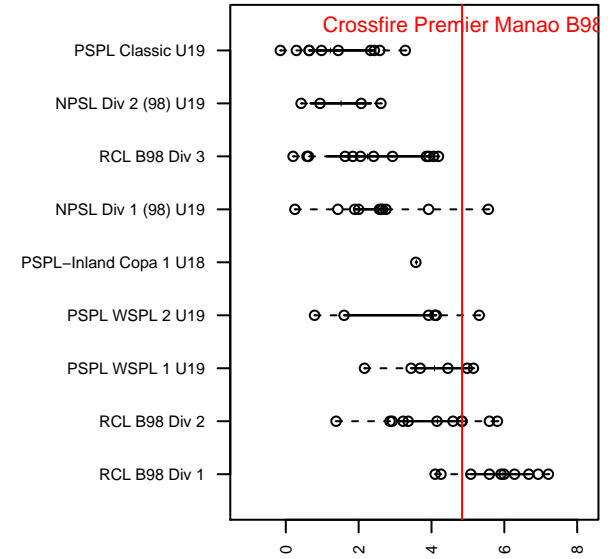

Crossfire Premier Manao B98

Crossfire Select SC
 Redmond, WA
 B98 total strength=1774
 attack=33.74 defense=25.41
 fall league = RCL B98 Div 2
 notes= Warriors

alt names used:
 Crossfire Premier B98/99 D
 CROSSFIRE PREMIER B98 MANA'O (WA)
 Crossfire Premier B98 Mana'o
 CROSSFIRE SELECTCROSSFIRE SELECT B
 CROSSFIRE PREMIER B98 MANA'O WARRIC
 Crossfire Premier B98 Mana'o
 Crossfire Premier B98/99 D

Venues played:
 2016 Snohomish United Invit Gold
 2016 Rainier Challenge Samba U19
 2016 Nike Crossfire Challenge Gold Group U19
 2016 Surf Cup Super Black U19
 2016 RCL B98 Div 2
 2016 PacNW Winter Classic Premier U19
 2016 WYS Championship B98

**attack and defense variance (black dot)
relative to other teams
and top 10 in region**

**attack and defense rating
relative to others at age
and all opponents in last 13 months**

Performance relative to 13 month average