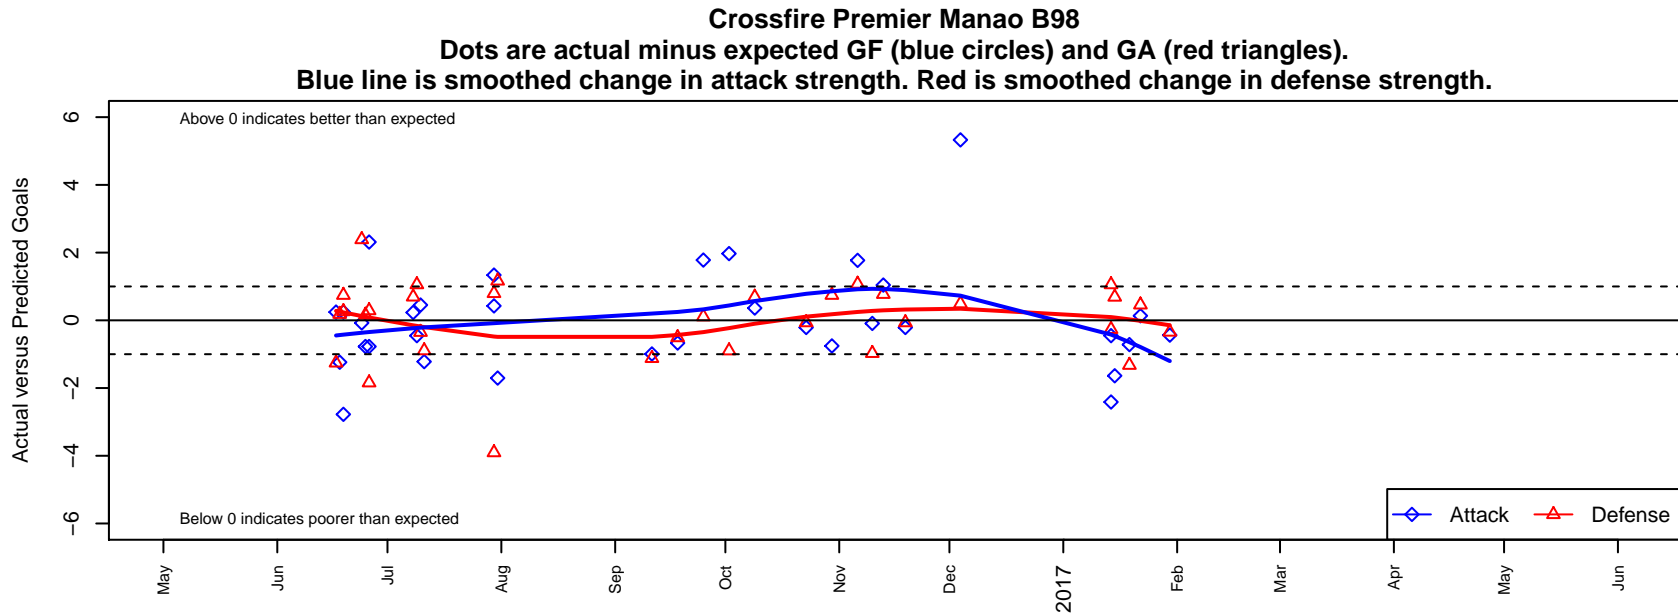

Crossfire Premier Manao B98

Crossfire Select SC
 Redmond, WA
 B98 total strength=1774
 attack=33.74 defense=25.41
 fall league = RCL B98 Div 2
 notes= Warriors

alt names used:
 Crossfire Premier B98/99 D
 CROSSFIRE PREMIER B98 MANA'O (WA)
 Crossfire Premier B98 Mana'o
 CROSSFIRE SELECTCROSSFIRE SELECT B
 CROSSFIRE PREMIER B98 MANA'O WARRIC
 Crossfire Premier B98 Mana'o
 Crossfire Premier B98/99 D

**attack and defense variance (black dot)
relative to other teams
and top 10 in region**

**attack and defense rating
relative to others at age
and all opponents in last 13 months**

Performance relative to 13 month average